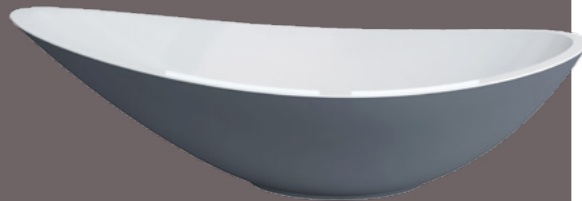

420mm Basin & Semi Pedestal
W420 x D380mm

BPAB

520mm Basin & Full Pedestal
H825 x W520 x D450mm

BPAB

420mm Basin & Full Pedestal
H825 x W420 x D380mm

BPZ

COUNTER-TOP Basins

SQUARE & RECTANGULAR VESSELS SUITABLE FOR MONO BASIN MIXERS

H130 x W480 x D370mm

BVEI

H160 x W480 x D380mm

BVEG

H160 x W470 x D450mm

BVEL

H100 x W450 x D320mm

BVEA

SQUARE, ROUND & OVAL VESSELS SUITABLE FOR TALL MONO BASIN MIXERS

Square Vessel
H120 x W365 x D365mm
No overflow

BVED

Oval Resin Washbowl Basin
H173 x W564 x D323mm
No overflow

BVWB

Round Vessel
H120 x W350 x D350mm
No overflow